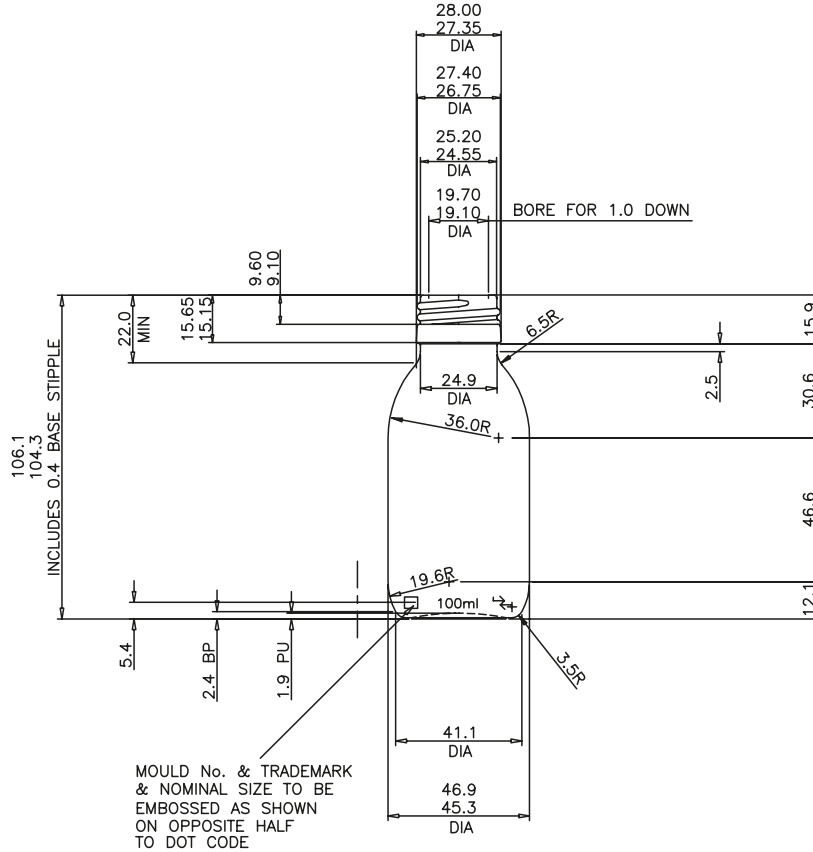

18

24

HS FRENCH FLINT

THE GLASS CONTAINER SPECIALISTS

ALPHA NUMERIC CODE
2.5 GRID

VIEW ON BASE
STANDING AREA EMBOSSED
WITH KNURLING

100ML CLEAR ALPHA GLASS BOTTLE

Product code	AC100
Finish	28 ROPP
Capacity	100ml
Brim-full capacity	108ml